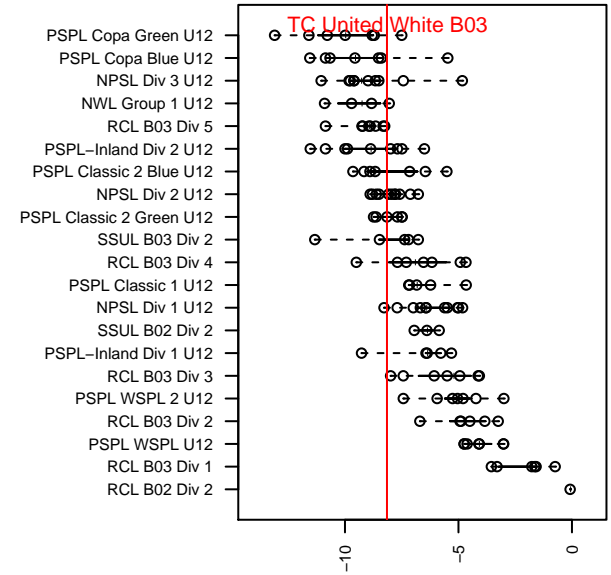

TC United White B03

Thurston County United
 Lacey, WA
 B03 total strength=434
 attack=0.3 defense=0.27
 fall league = PSPL Classic 2 Green U12
 spr league = Spr PSPL Classic 2 U12
 notes= Carlton 2014-5

alt names used:
 08 TC United – B03 White – Carlton
 TC United B'03 White – Carlton
 TC United B03-White
 TC United B'03 White Carlton
 TC United B03 White-Carlton
 TC UNITED B03 WHITE-CARLTON ()

Venues played:
 2015 KITG BU12 Green
 2015 Pacific Coast Challenge U12
 2015 Xtreme Cup BU12 Bronze
 2015 PSPL Classic 2 Green U12
 2015 Spr PSPL Classic 2 U12
 2015 WA Cup BU12 Gold/Silver U12

**attack and defense variance (black dot)
relative to other teams
and top 10 in region**

**attack and defense rating
relative to others at age
and all opponents in last 13 months**

Performance relative to 13 month average