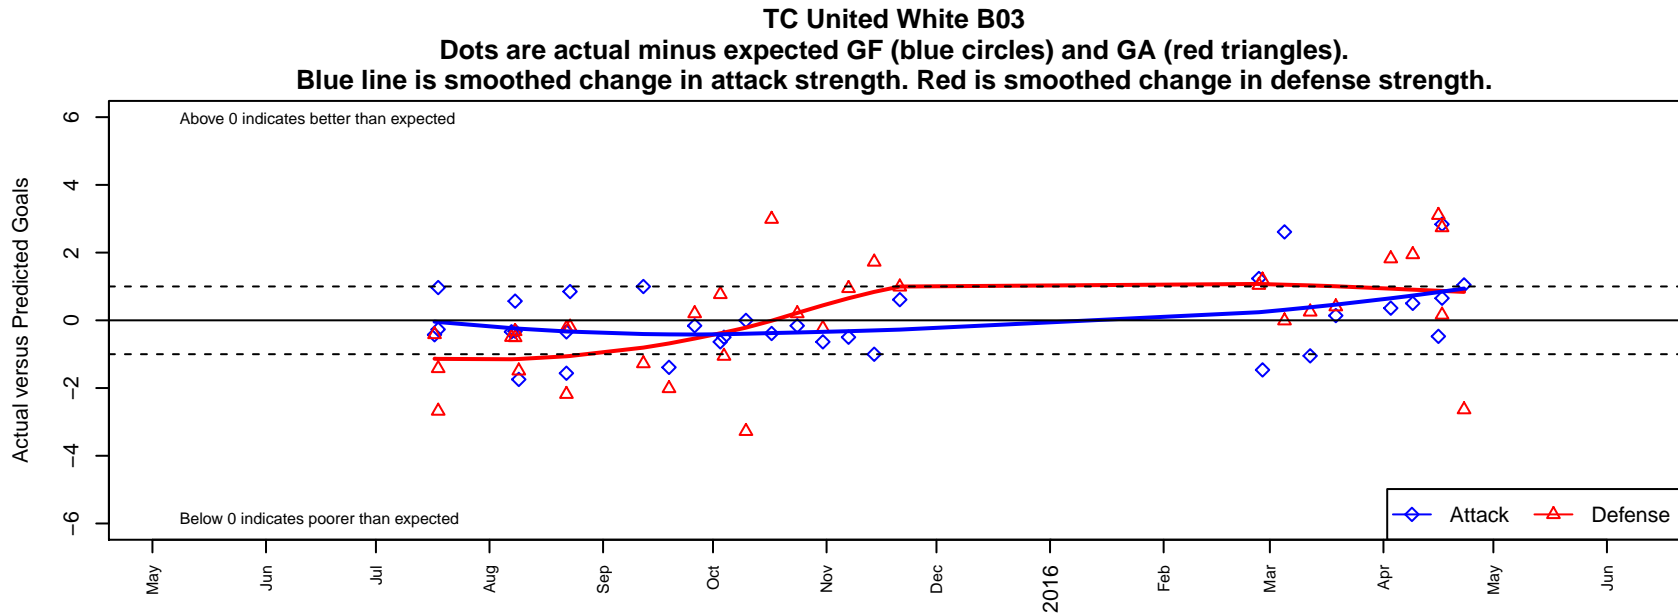

TC United White B03

Thurston County United
 Lacey, WA
 B03 total strength=434
 attack=0.3 defense=0.27
 fall league = PSPL Classic 2 Green U12
 spr league = Spr PSPL Classic 2 U12
 notes= Carlton 2014-5

**attack and defense variance (black dot)
relative to other teams
and top 10 in region**

**attack and defense rating
relative to others at age
and all opponents in last 13 months**

Performance relative to 13 month average